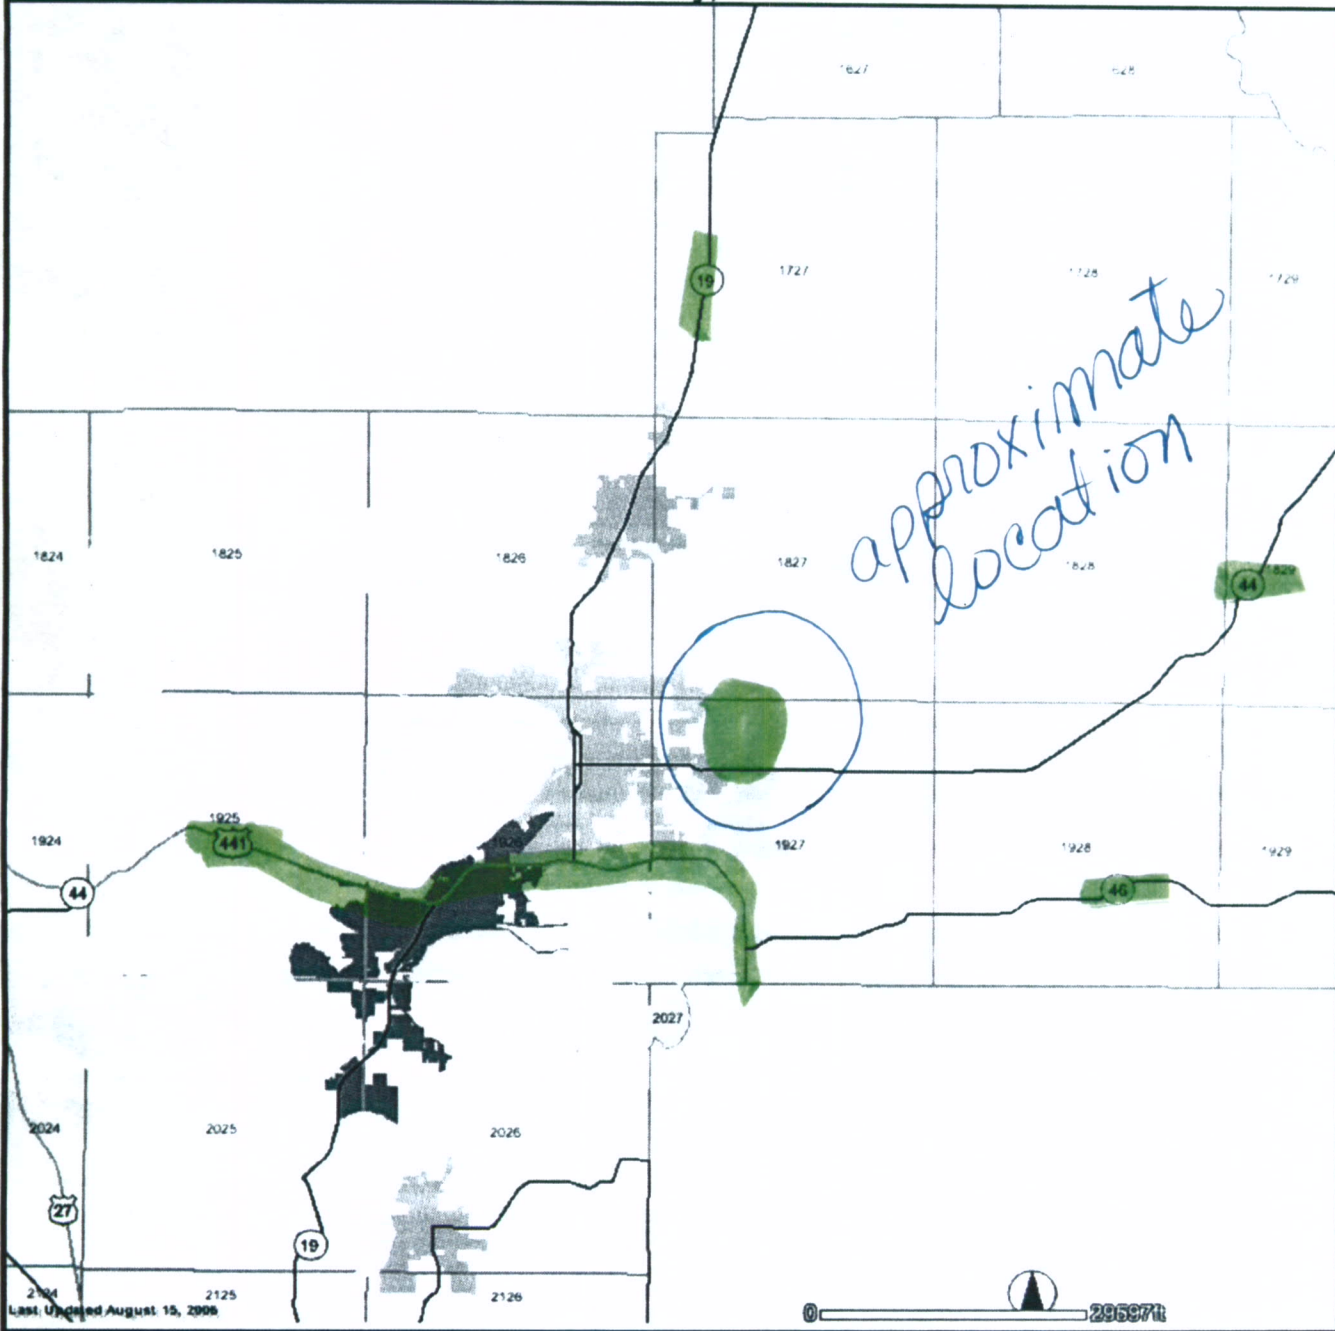

Lake County, Florida

approximate location

Last Updated August 15, 2008

LAKE APOPKA LDR	TOWNSHIP-RANGE	GROVELAND	MOUNT DORA
HIGHWAYS	CITIES	HOWEY IN THE HILLS	TAVARES
STATE ROAD	ASTATULA	LADY LAKE	UMATILLA
TURNPIKE	CLERMONT	LEESBURG	
US	EUSTIS	MASCOTTE	
MAJOR LAKES	FRUITLAND PARK	MINNEOLA	
	(carr)	MONTVERDE	
		(carr)	