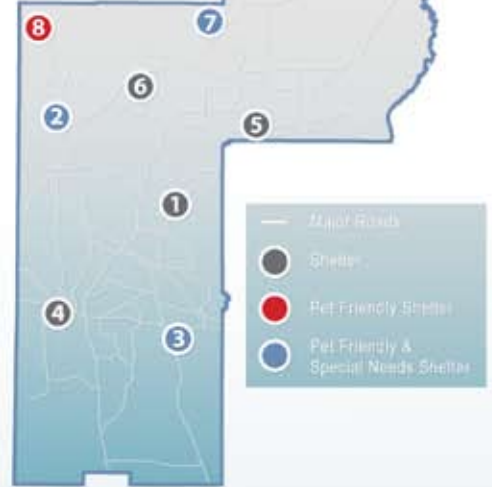

## 7 Umatilla Elementary

Shelter Location #7

401 Lake Street, Umatilla

Special Needs

Pet Friendly

## 8 Villages Elementary

Shelter Location #8  
695 Rolling Acres Road, Lady Lake  
Pet Friendly