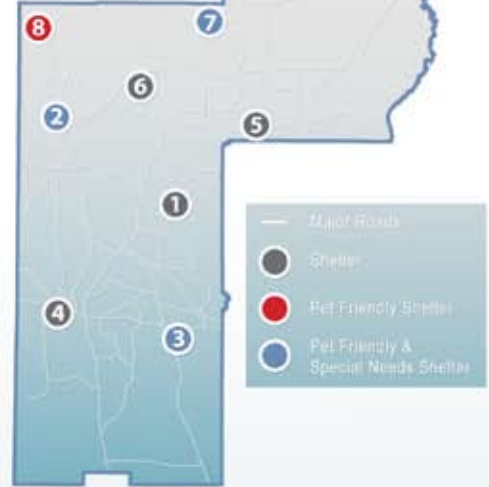

2010

LAKE COUNTY/FLORIDA Emergency Management

HURRICANE SEASON

352-343-9420

Lake County
Shelter
Locations