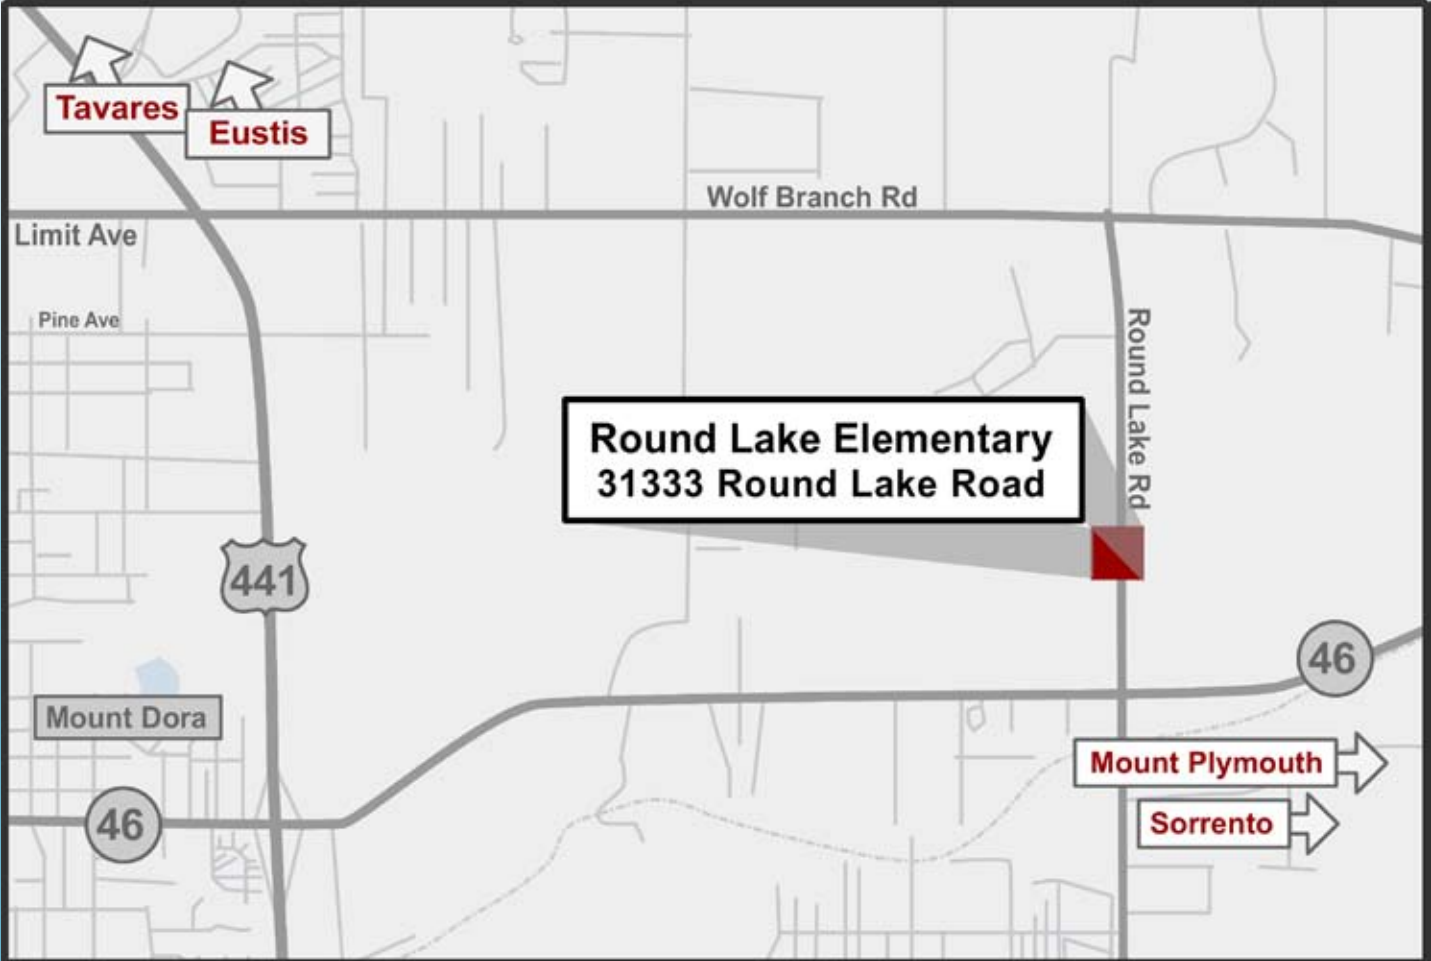

## 4 Mascotte Elementary

Shelter Location #4  
460 Midway Ave., Mascotte  
Shelter

## 5 Round Lake Elementary

Shelter Location #5  
31333 Round Lake Road, Mount Dora  
Shelter