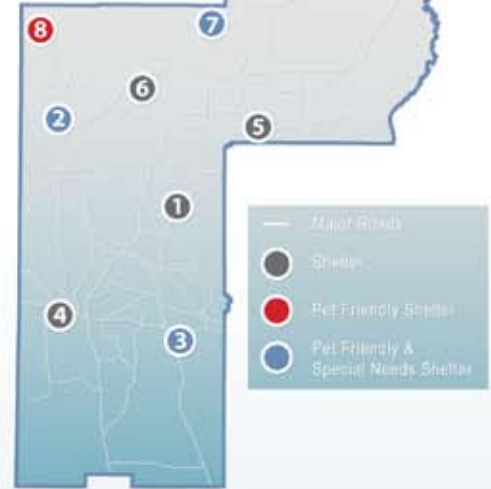

## 1 Astatula Elementary

Shelter Location #1

13925 Florida Avenue, Astatula  
Shelter

Lake County Shelter Locations

**2 Leesburg Elementary**

Shelter Location #2  
 2229 South Street, Leesburg  
 Special Needs  
 Pet Friendly

## 8 Villages Elementary

Shelter Location #8  
695 Rolling Acres Road, Lady Lake  
Pet Friendly