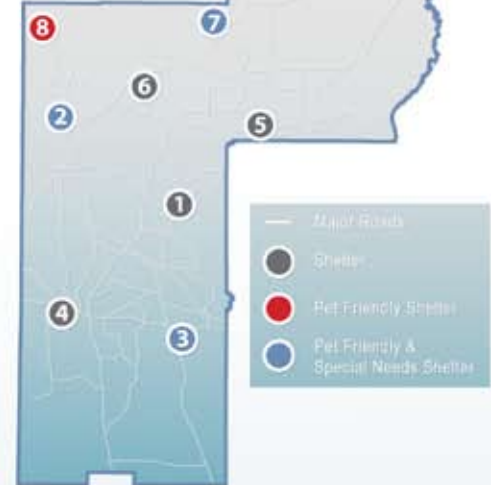

2010

LAKE COUNTY/FLORIDA Emergency Management

HURRICANE SEASON

352-343-9420

Lake County Shelter Locations