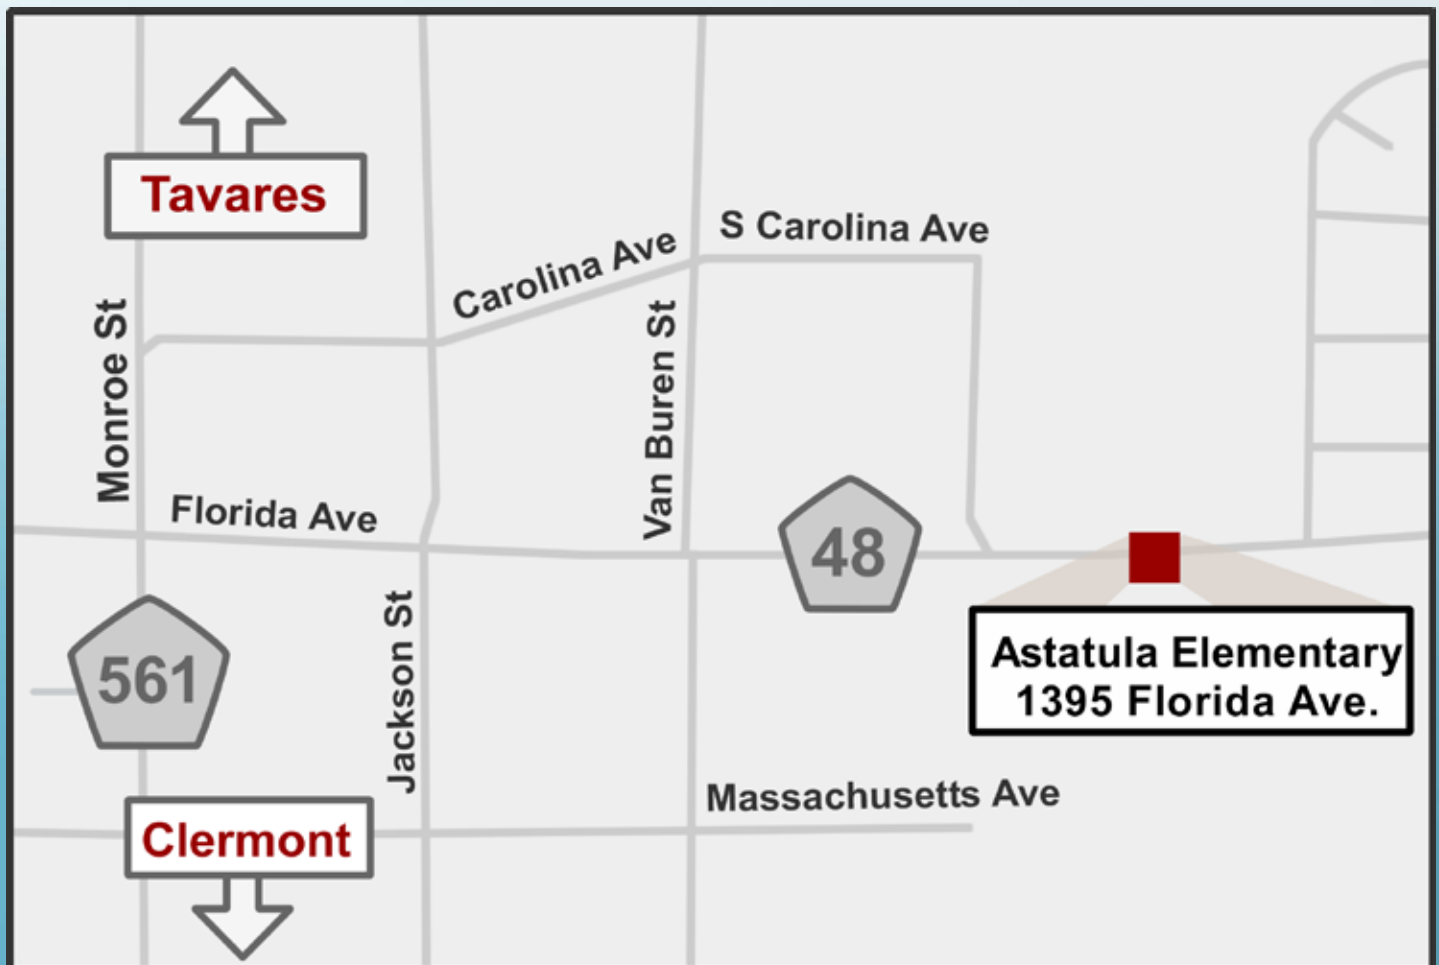

# HURRICANE SEASON

352-343-9420

Lake County  
Shelter  
Locations

## 1 Astatula Elementary

Shelter Location #1

13925 Florida Avenue, Astatula  
Shelter

Lake County Shelter Locations

**2 Leesburg Elementary**

Shelter Location #2  
 2229 South Street, Leesburg  
 Special Needs  
 Pet Friendly

## 5 Round Lake Elementary

Shelter Location #5  
31333 Round Lake Road, Mount Dora  
Shelter

## 8 Villages Elementary

Shelter Location #8  
695 Rolling Acres Road, Lady Lake  
Pet Friendly