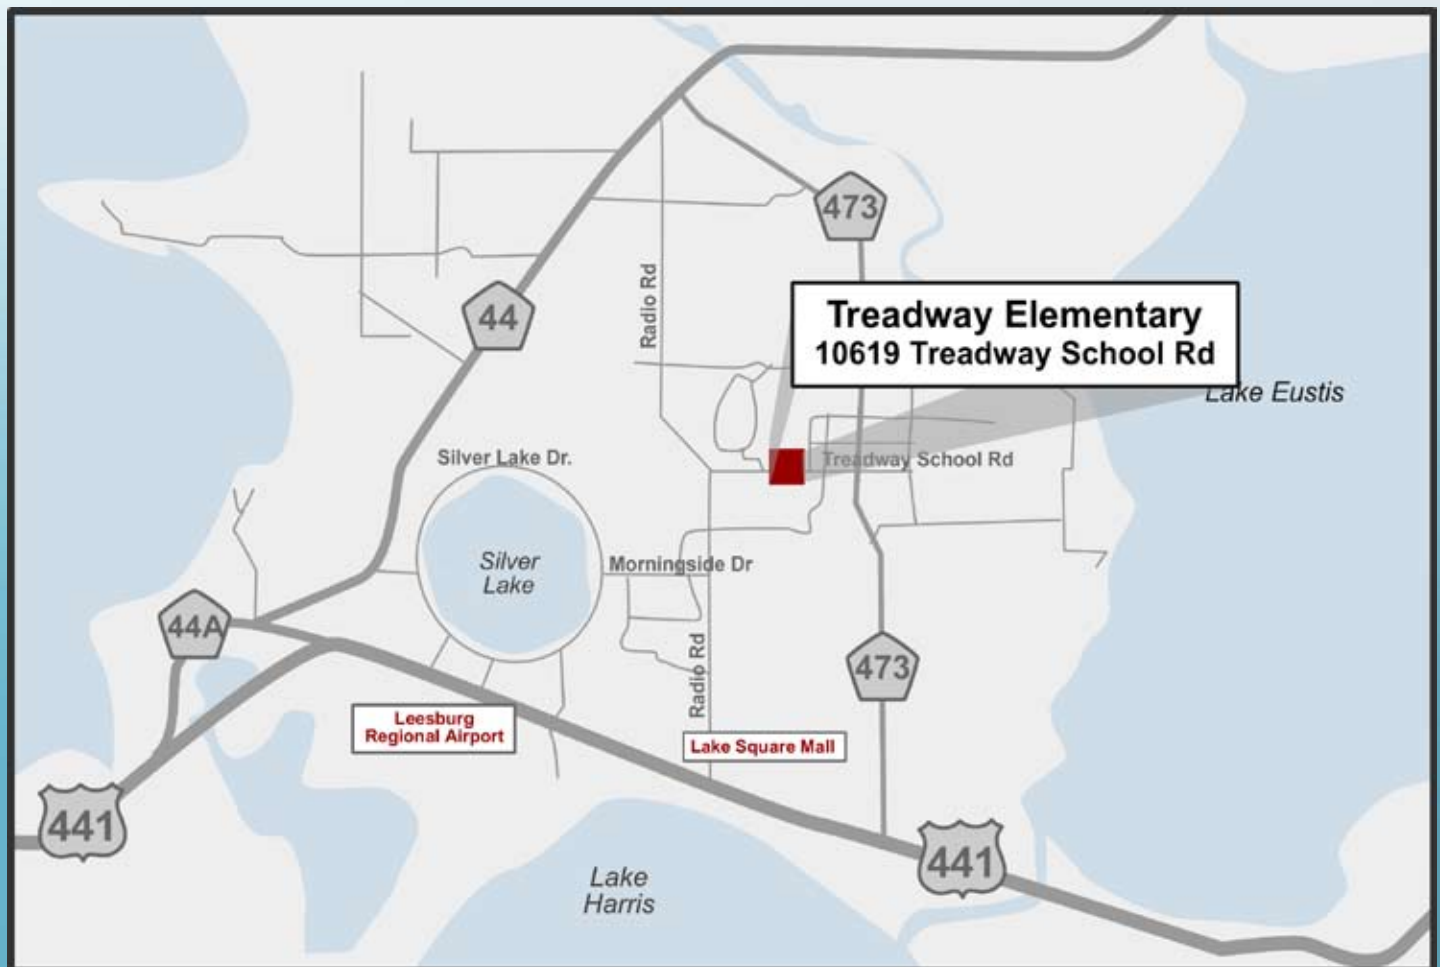

## 6 Treadway Elementary

Shelter Location #6

10619 Treadway School Road, Leesburg  
Shelter