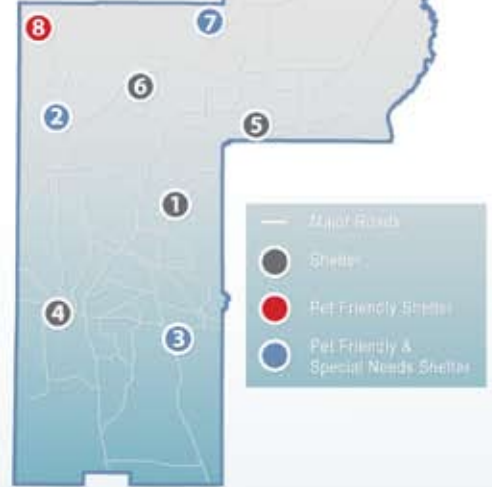

## 1 Astatula Elementary

Shelter Location #1

13925 Florida Avenue, Astatula  
Shelter

Lake County Shelter Locations

**2 Leesburg Elementary**

Shelter Location #2  
 2229 South Street, Leesburg  
 Special Needs  
 Pet Friendly

## 3 Lost Lake Elementary

Shelter Location #3

1901 Johns Lake Road, Clermont

Special Needs

Pet Friendly

## 4 Mascotte Elementary

Shelter Location #4  
460 Midway Ave., Mascotte  
Shelter

## 8 Villages Elementary

Shelter Location #8  
695 Rolling Acres Road, Lady Lake  
Pet Friendly