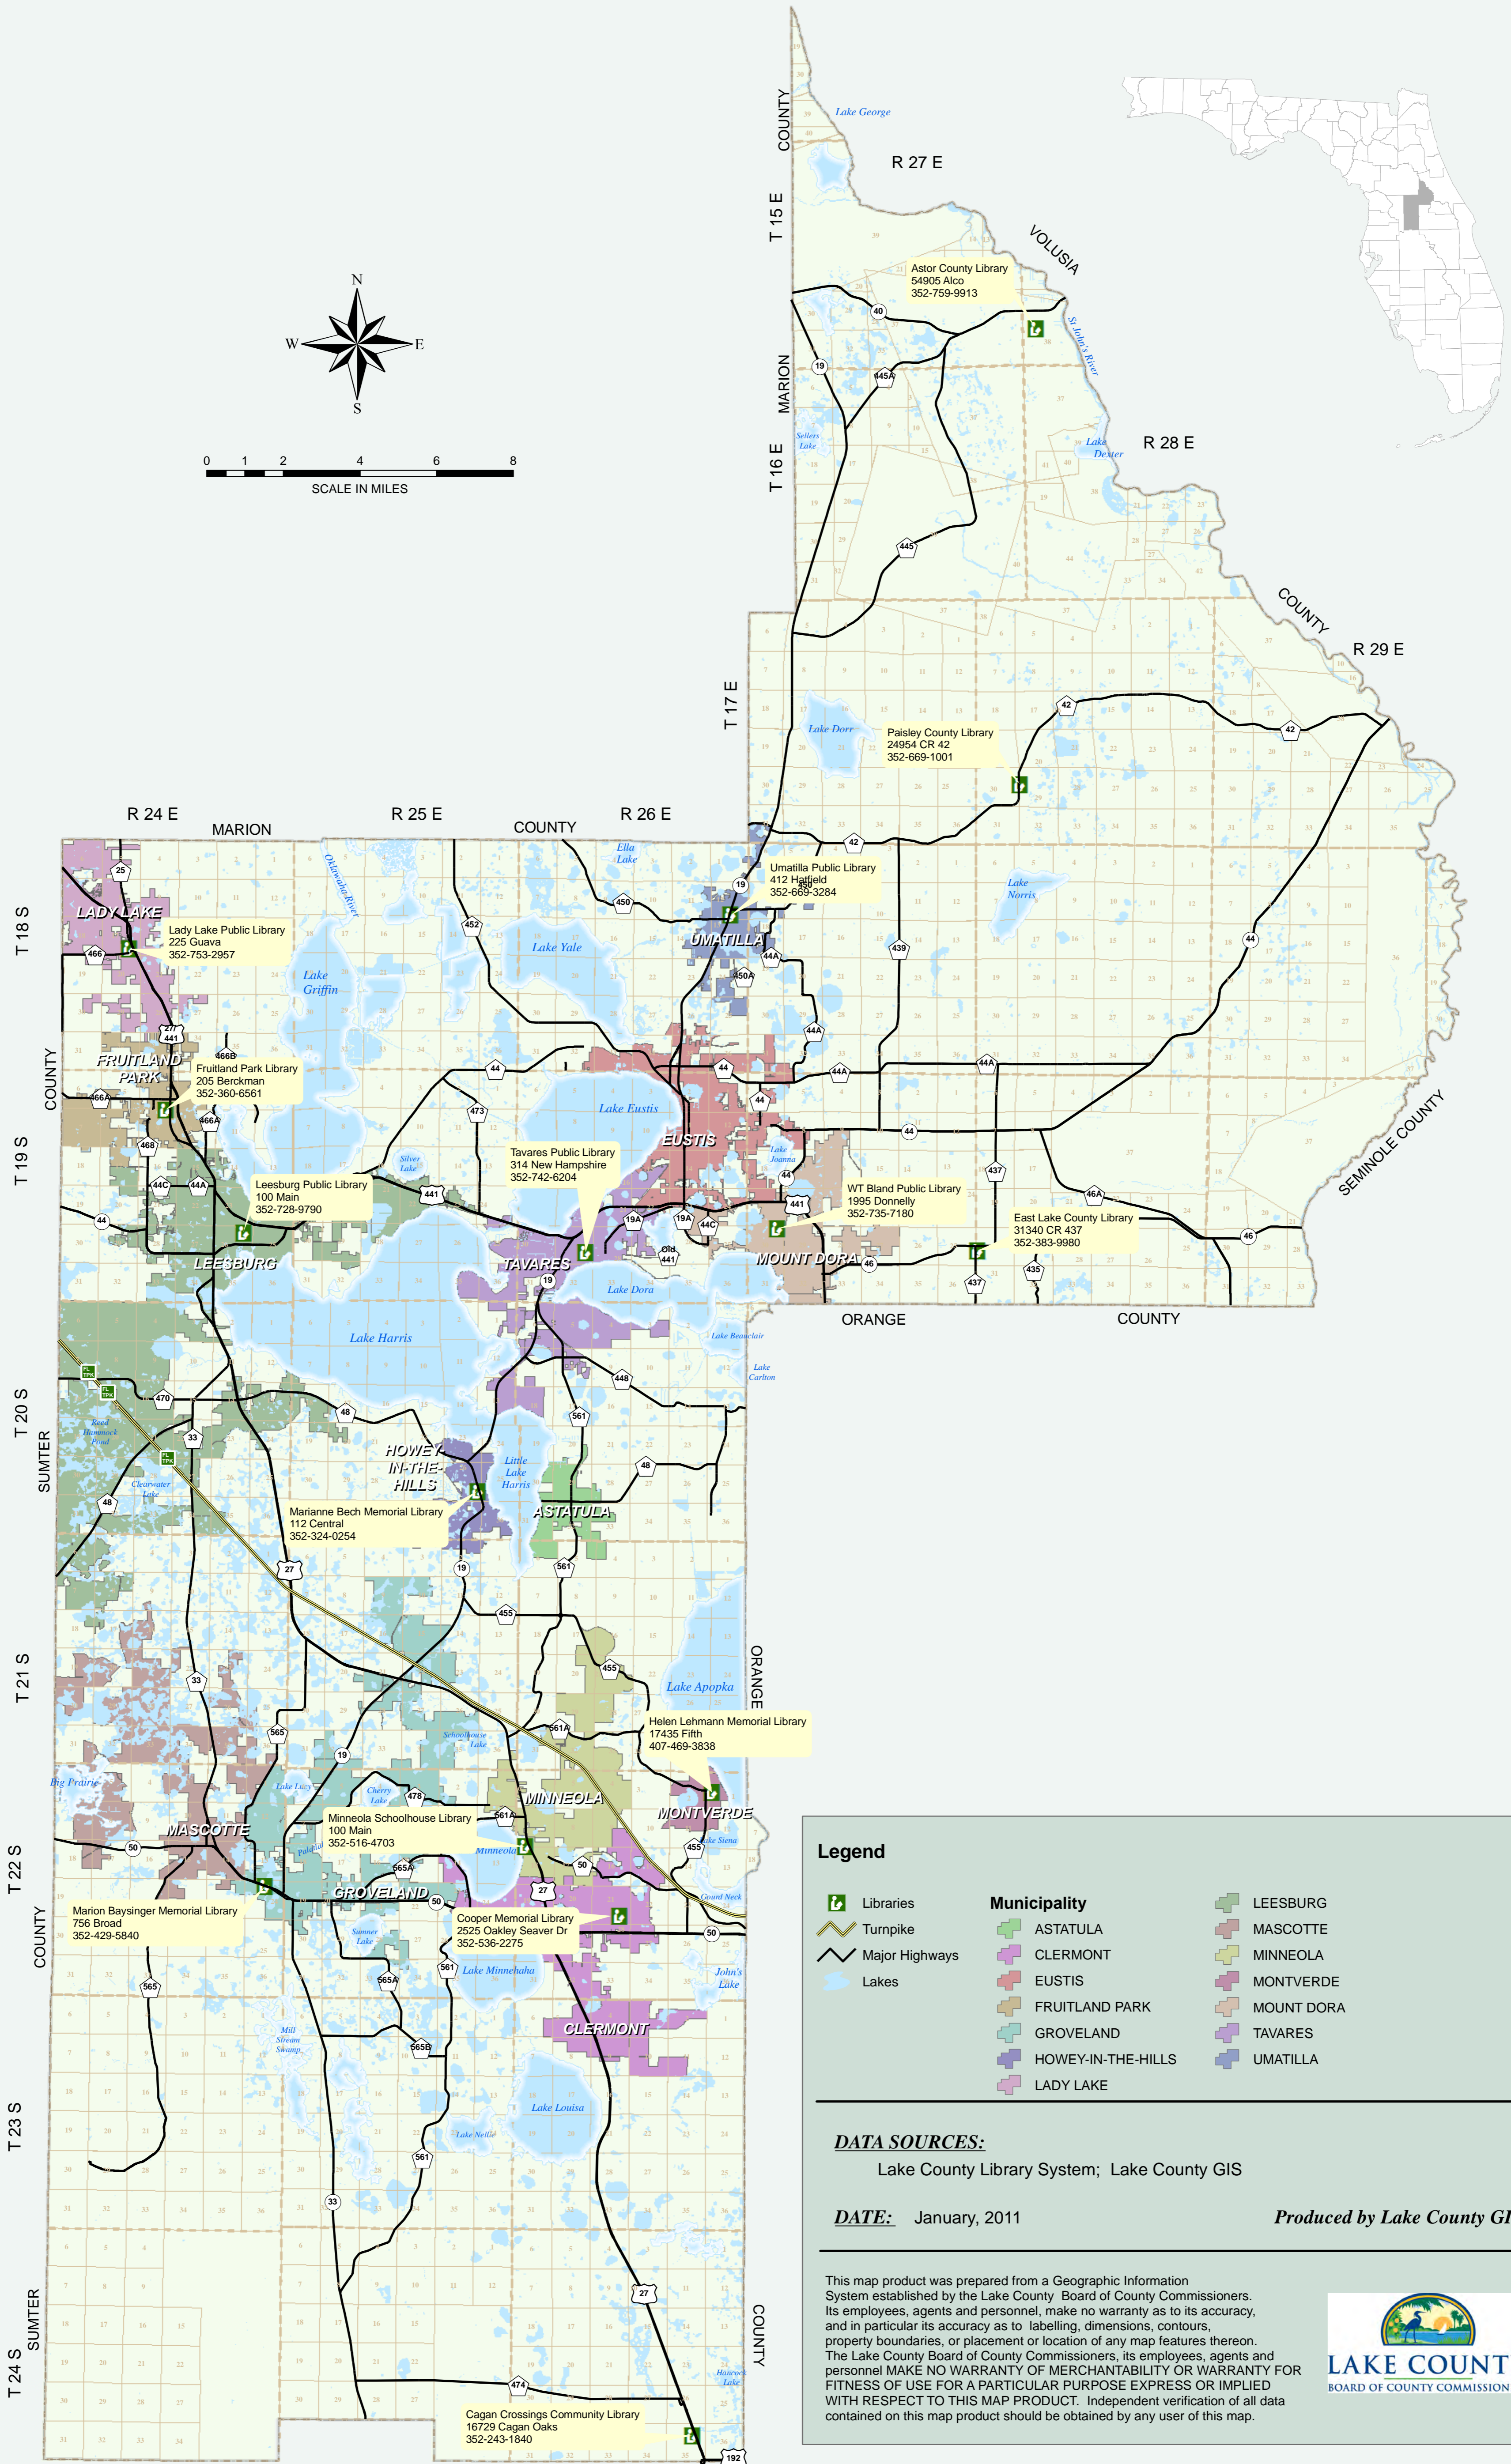

# LIBRARY LOCATIONS

## LAKE COUNTY, FLORIDA

**Legend**

Libraries	<b>Municipality</b>	LEESBURG
Turnpike	ASTATULA	MASCOTTE
Major Highways	CLERMONT	MINNEOLA
Lakes	EUSTIS	MONTVERDE
	FRUITLAND PARK	MOUNT DORA
	GROVELAND	TAVARES
	HOWEY-IN-THE-HILLS	UMATILLA
	LADY LAKE	

**DATA SOURCES:**  
Lake County Library System; Lake County GIS

**DATE:** January, 2011

**Produced by Lake County GIS**

This map product was prepared from a Geographic Information System established by the Lake County Board of County Commissioners. Its employees, agents and personnel, make no warranty as to its accuracy, and in particular its accuracy as to labelling, dimensions, contours, property boundaries, or placement or location of any map features thereon. The Lake County Board of County Commissioners, its employees, agents and personnel MAKE NO WARRANTY OF MERCHANTABILITY OR WARRANTY FOR FITNESS FOR USE FOR A PARTICULAR PURPOSE EXPRESS OR IMPLIED WITH RESPECT TO THIS MAP PRODUCT. Independent verification of all data contained on this map product should be obtained by any user of this map.