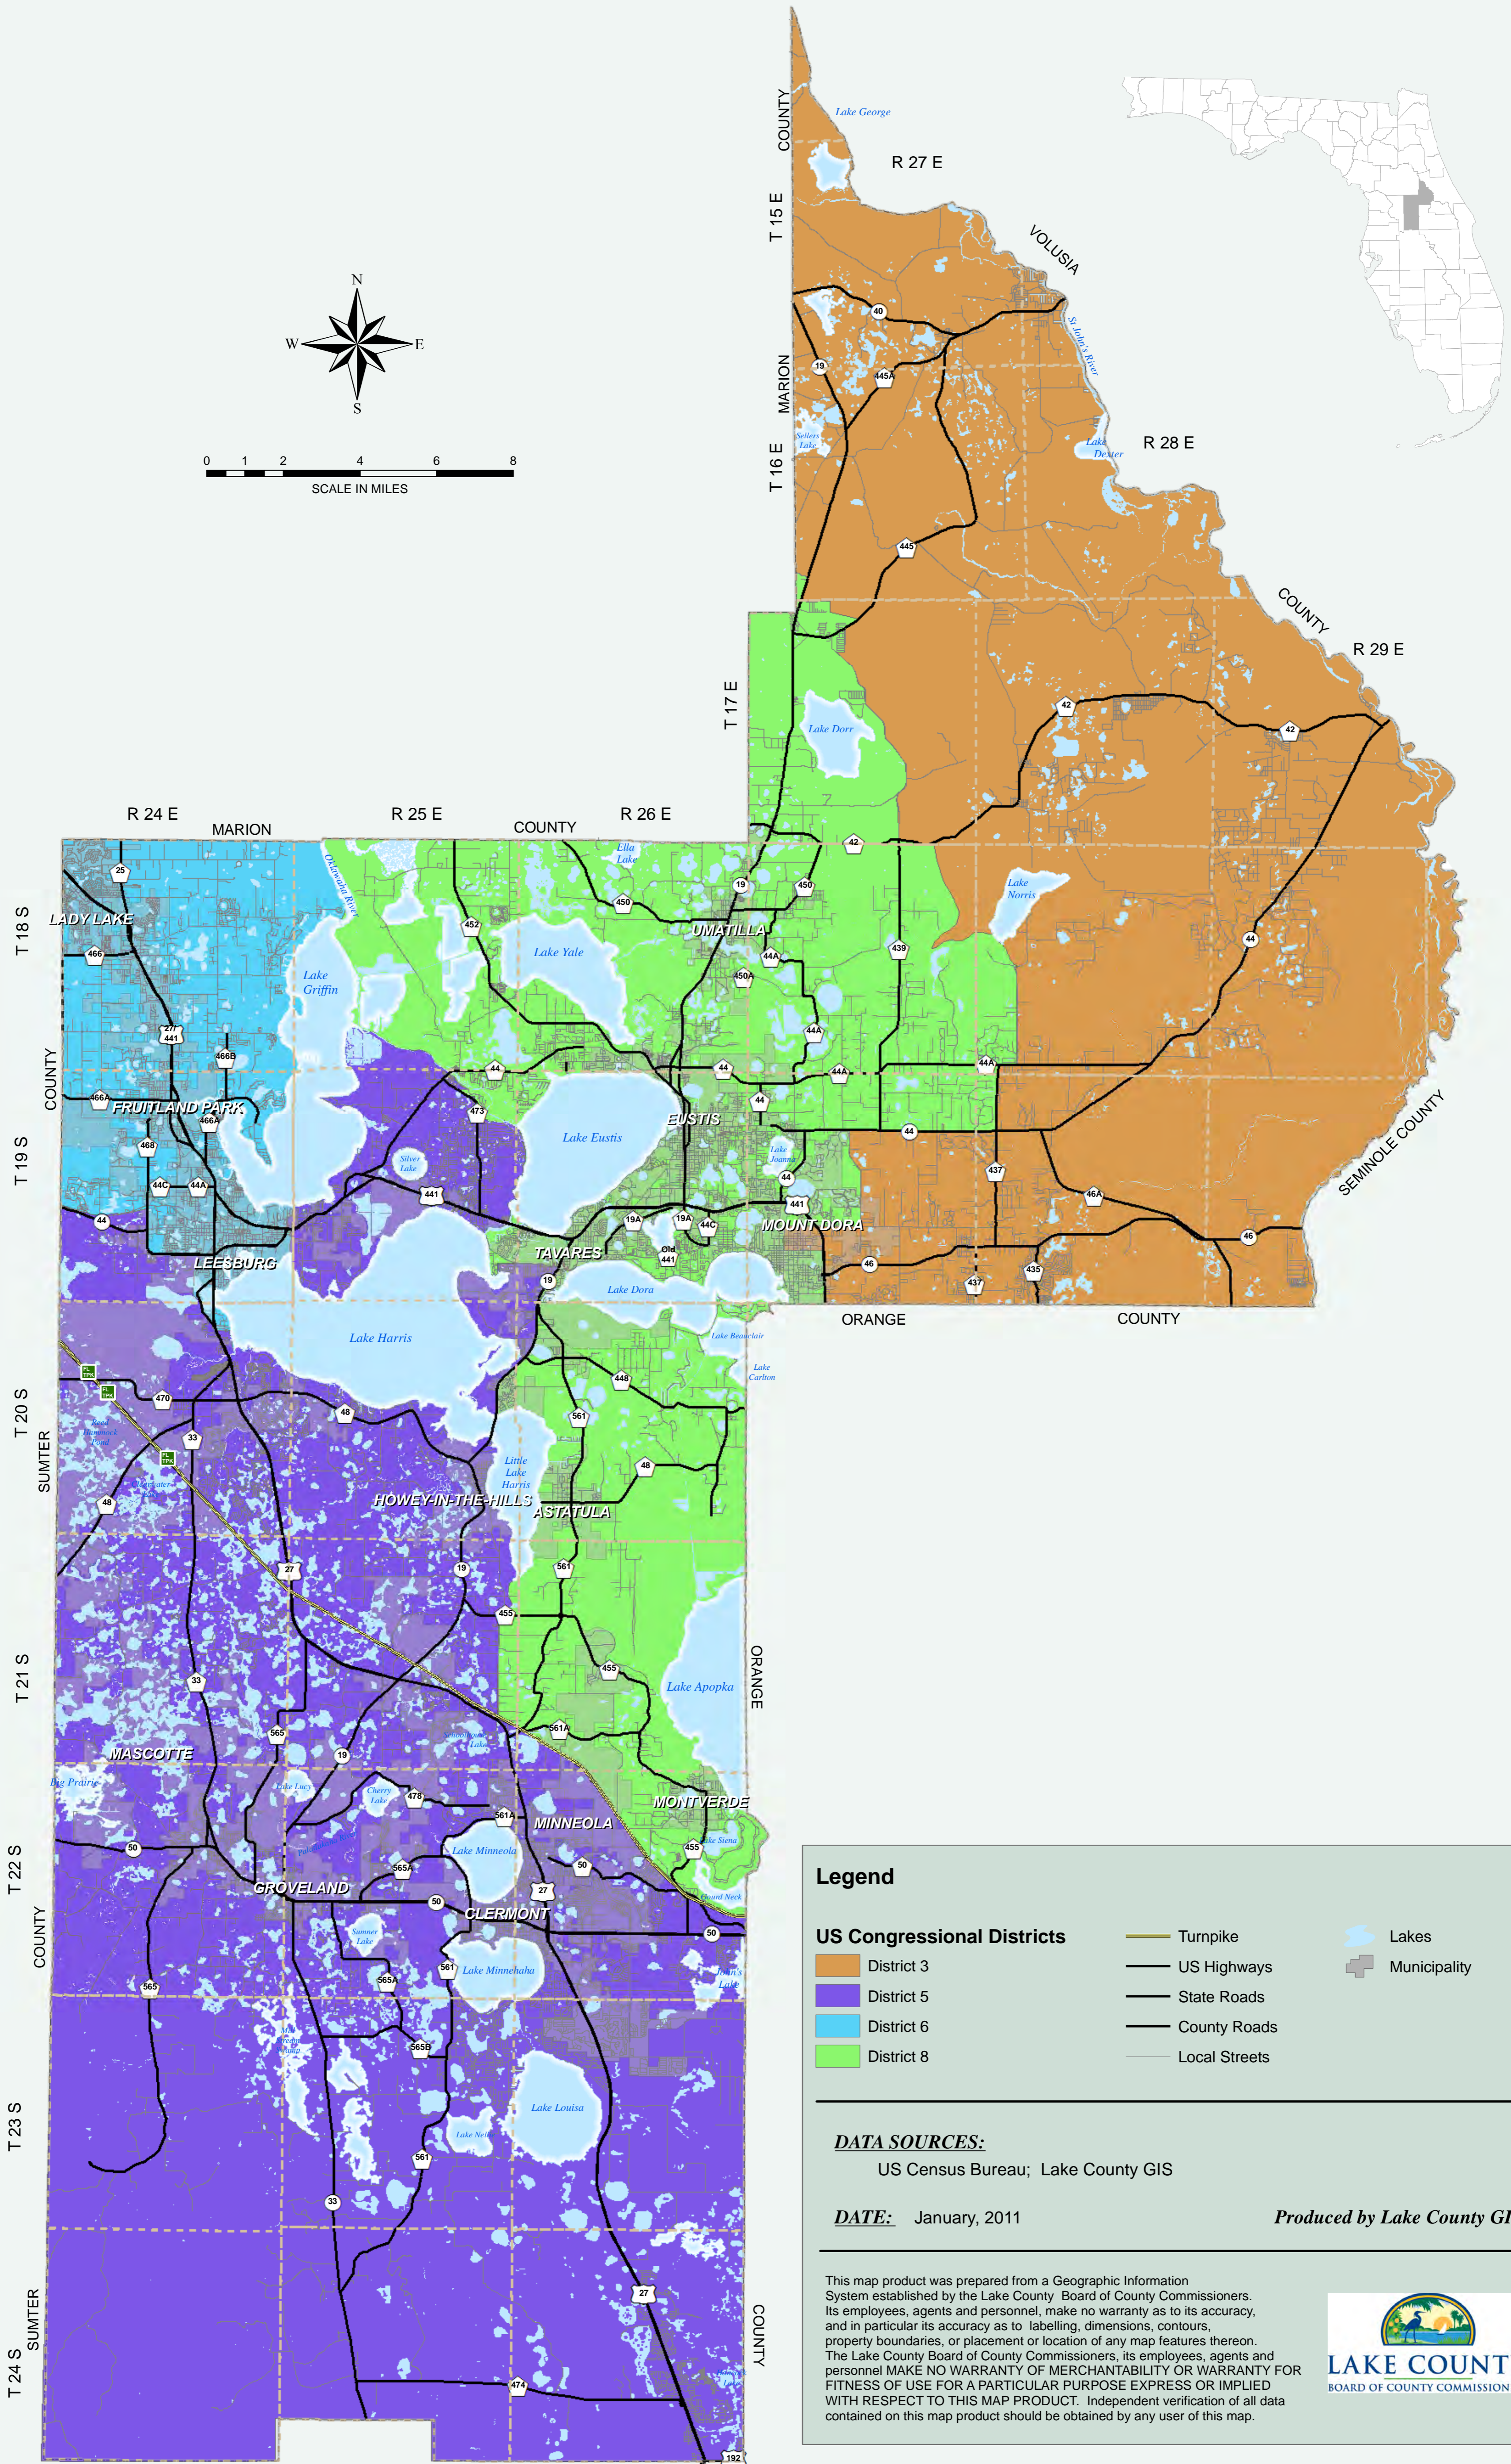

# US CONGRESSIONAL DISTRICTS LAKE COUNTY, FLORIDA

**Legend**

District 3	Turnpike	Lakes
District 5	US Highways	Municipality
District 6	State Roads	
District 8	County Roads	
	Local Streets	

**DATA SOURCES:**  
US Census Bureau; Lake County GIS

**DATE:** January, 2011

**Produced by Lake County GIS**

This map product was prepared from a Geographic Information System established by the Lake County Board of County Commissioners. Its employees, agents and personnel, make no warranty as to its accuracy, and in particular its accuracy as to labeling, dimensions, contours, property boundaries, or placement or location of any map features thereon. The Lake County Board of County Commissioners, its employees, agents and personnel MAKE NO WARRANTY OF MERCHANTABILITY OR WARRANTY FOR FITNESS OF USE FOR A PARTICULAR PURPOSE EXPRESS OR IMPLIED WITH RESPECT TO THIS MAP PRODUCT. Independent verification of all data contained on this map product should be obtained by any user of this map.