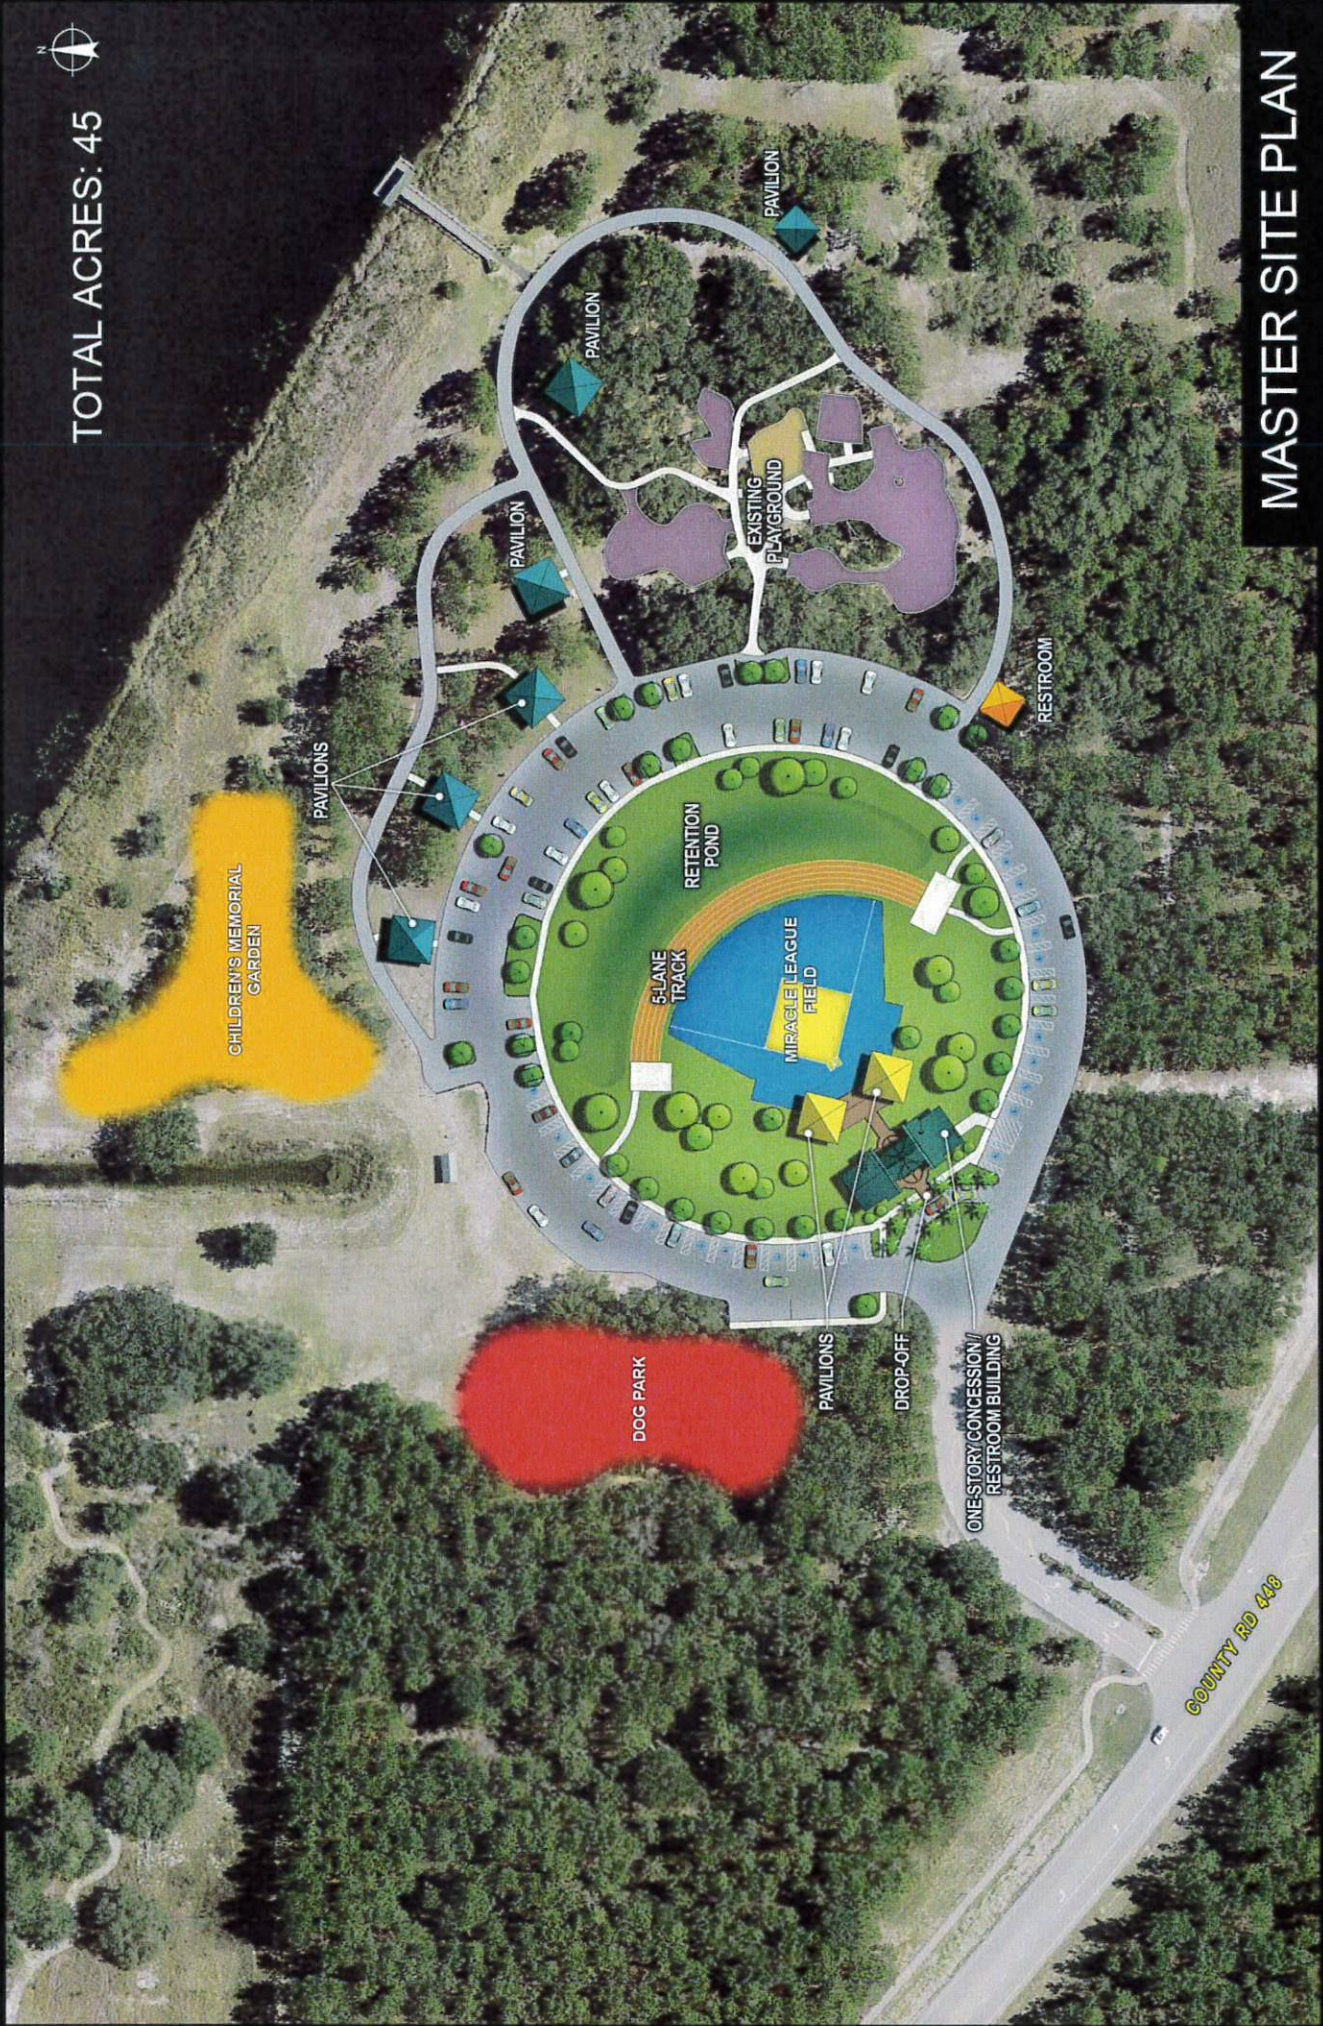

LAKE IDAMERE PARK

TOTAL ACRES: 45

CHILDREN'S MEMORIAL GARDEN

PAVILIONS

PAVILION

PAVILION

PAVILION

EXISTING PLAYGROUND

RESTROOM

5-LANE TRACK

RETENTION POND

MIRACLE LEAGUE FIELD

DOG PARK

PAVILIONS

DROP-OFF

ONE-STORY CONCESSION/
RESTROOM BUILDING

COUNTY RD 448

MASTER SITE PLAN